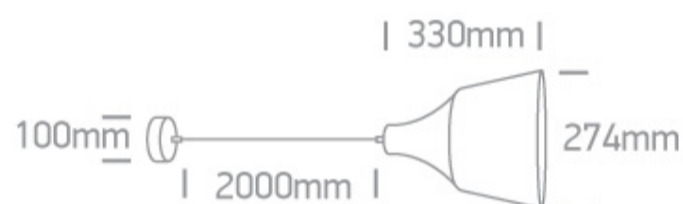

20W E27 pendant with shade.

Complies with standard EN60598-1 and any other specific standards.

Downloads

Dimensions

Physical Specification

Item Group	17 Pendants
Family	Retro Pendants
Order Code	63072/B
Colour	Black
Material	Aluminium
Shape	Circular
Height	330mm
Diameter	274mm
Suspended Ceiling	Yes
Indoor	Yes
Adjustable	No