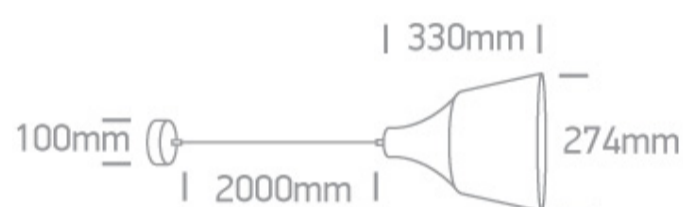

20W E27 pendant with shade.

Complies with standard EN60598-1 and any other specific standards.

Downloads

Dimensions

Physical Specification

Item Group	17 Pendants
Family	Retro Pendants
Order Code	63072/BBS
Colour	Brushed Brass
Material	Aluminium
Shape	Circular
Height	330mm
Diameter	274mm
Suspended Ceiling	Yes
Indoor	Yes
Adjustable	No