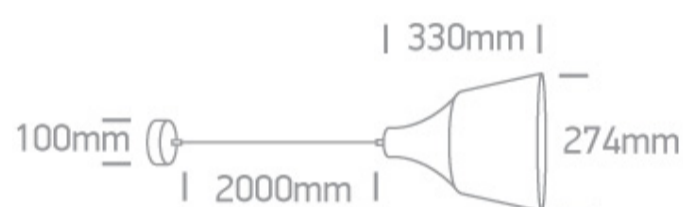

20W E27 pendant with shade.

Complies with standard EN60598-1 and any other specific standards.

Downloads

Dimensions

Physical Specification

Item Group	17 Pendants
Family	Retro Pendants
Order Code	63072/CU
Colour	Copper
Material	Aluminium
Shape	Circular
Height	330mm
Diameter	274mm
Suspended Ceiling	Yes
Indoor	Yes
Adjustable	No