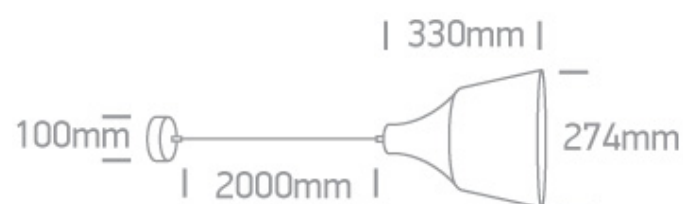

20W E27 pendant with shade.

Complies with standard EN60598-1 and any other specific standards.

Downloads

Dimensions

Physical Specification

Item Group	17 Pendants
Family	Retro Pendants
Order Code	63072/MG
Colour	Metal Grey
Material	Aluminium
Shape	Circular
Height	330mm
Diameter	274mm
Suspended Ceiling	Yes
Indoor	Yes
Adjustable	No