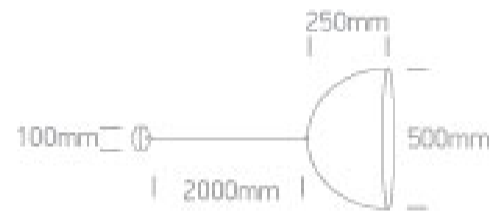

20W E27 pendant with bowl shade.

Complies with standard EN60598-1 and any other specific standards.

Downloads

Dimensions

Physical Specification

Item Group	17 Pendants
Family	Bowl Pendants
Order Code	63074/CU
Colour	Copper
Material	Aluminium
Shape	Circular
Height	250mm
Diameter	500mm
Suspended Ceiling	Yes
Indoor	Yes
Adjustable	No