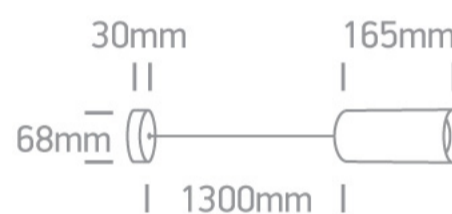

GU10 10W Dark Light mini Pendant, IP20.

Complies with standard EN60598-1 and any other specific standards.

Downloads

Dimensions

Gallery

Physical Specification

Item Group

17 Pendants

Shape

Circular

Height

165mm

Diameter	68mm
Suspended Ceiling	Yes
Indoor	Yes
Adjustable	No

Electrical Characteristics

Gear	No
------	----

Fitting + Driver

Packing Info

Box Length	27cm
Box Width	9cm
Box Height	9cm
Pcs/Carton	24

Barcode

5291889055563

HS Code

9405409900

Energy Label

Certification & Warranty