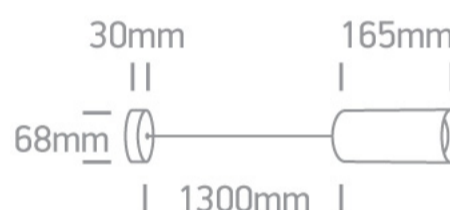

GU10 10W Dark Light mini Pendant, IP20.

Complies with standard EN60598-1 and any other specific standards.

Downloads

Dimensions

Physical Specification

Item Group	17 Pendants
Family	Cylinder Pendants
Order Code	63105N/W
Colour	White
Material	Aluminium
Shape	Circular
Height	165mm
Diameter	68mm
Suspended Ceiling	Yes
Indoor	Yes
Adjustable	No

Illumination Diagram

Dark Light

Yes

Packing Info

Box Length

27cm

Box Width

9cm