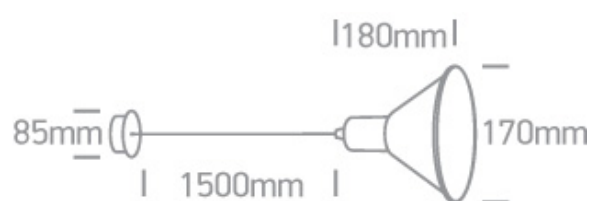

10W E27 Decorative pendant.

Complies with standard EN60598-1 and any other specific standards.

Downloads

Dimensions

Physical Specification

Item Group	17 Pendants
Family	Retro Pendants
Order Code	63118/BBS
Colour	Brushed Brass
Material	Steel
Shape	Circular
Height	180mm
Diameter	170mm
Suspended Ceiling	Yes
Indoor	Yes
Adjustable	No