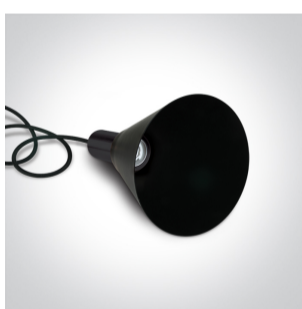

3x10W E27 pendant.

Complies with standard EN60598-1 and any other specific standards.

Downloads

Dimensions

Gallery

Physical Specification

Item Group	New 2021 Edition 3
Family	Pendants
Order Code	63122B/B
Colour	Black
Material	Aluminium
Shape	Circular
Height	228mm

Diameter	153mm
Suspended Ceiling	Yes
Indoor	Yes
Adjustable	No

Electrical Characteristics

Gear	No
------	----

Fitting + Driver

Input Voltage	100-240V
50 Hz	Yes
60 Hz	Yes
Safety Class	
Power(Watts)	3x10W
IP Rating	IP20
Light Source	Replaceable lamp
Lamp Holder	E27
Number of Lamps	3
Dimmable	N/A
F Mark	