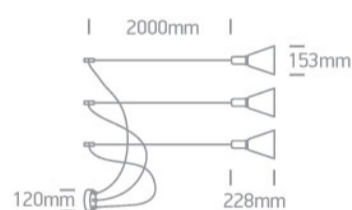

3x10W E27 pendant.

Complies with standard EN60598-1 and any other specific standards.

Downloads

Dimensions

Gallery

Physical Specification

Item Group	New 2021 Edition 3
Family	Pendants
Order Code	63122B/B
Colour	Black
Material	Aluminium
Shape	Circular
Height	228mm

Diameter	153mm
Suspended Ceiling	Yes
Indoor	Yes
Adjustable	No

Electrical Characteristics

Gear	No
------	----

Fitting + Driver

Input Voltage	100-240V
50 Hz	Yes
60 Hz	Yes
Safety Class	
Power(Watts)	3x10W
IP Rating	IP20
Light Source	Replaceable lamp
Lamp Holder	E27
Number of Lamps	3
Dimmable	N/A
F Mark	