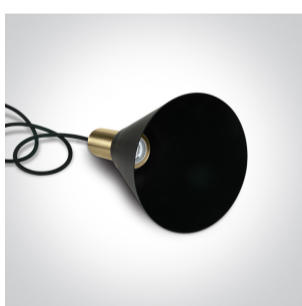

3x10W E27 pendant.

Complies with standard EN60598-1 and any other specific standards.

Downloads

Dimensions

Gallery

Physical Specification

Item Group

17 Pendants

Family

E27 Pendant Cones

Order Code

63122B/BBS

Colour

Brushed Brass

Material

Aluminium

Shape

Circular

Height

228mm

Diameter	153mm
Suspended Ceiling	Yes
Indoor	Yes
Adjustable	No

Electrical Characteristics

Gear	No
------	----

Fitting + Driver