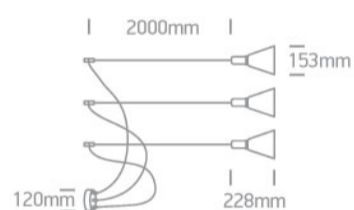

3x10W E27 pendant.

Complies with standard EN60598-1 and any other specific standards.

Downloads

Dimensions

Gallery

Physical Specification

Item Group

17 Pendants

Shape

Circular

Height

228mm

Diameter	153mm
Suspended Ceiling	Yes
Indoor	Yes
Adjustable	No

Electrical Characteristics

Gear	No
------	----

Fitting + Driver