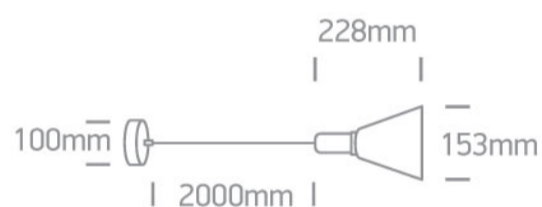

10W E27 pendant.

Complies with standard EN60598-1 and any other specific standards.

### Dimensions

Brushed Brass

Material

Aluminium

Shape

Circular

Height

228mm

Diameter	153mm
Suspended Ceiling	Yes
Indoor	Yes
Adjustable	No