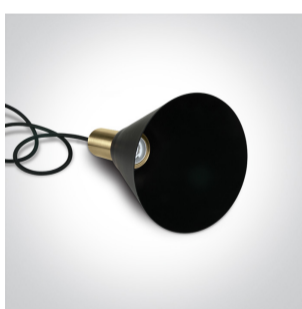

Gallery

Physical Specification

Item Group

17 Pendants

Family

E27 Pendant Cones

Order Code

63122/BBS

Colour

Brushed Brass

Material

Aluminium

Shape

Circular

Height

228mm