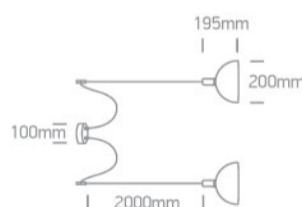

2x10W E27 pendant with black shade.

Complies with standard EN60598-1 and any other specific standards.

Downloads

Dimensions

Physical Specification

Item Group	New 2021 Edition 3
Family	Pendants
Order Code	63140B/B
Colour	Black
Material	Aluminium
Shape	Circular
Height	195mm
Diameter	200mm
Suspended Ceiling	Yes
Indoor	Yes
Adjustable	No