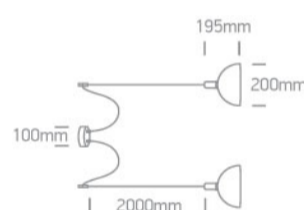

2x10W E27 pendant with black shade.

Complies with standard EN60598-1 and any other specific standards.

### Dimensions

### Physical Specification

Item Group	New 2021 Edition 3
Family	Pendants
Order Code	63140B/BBS
Colour	Brushed Brass
Material	Aluminium
Shape	Circular
Height	195mm
Diameter	200mm
Suspended Ceiling	Yes
Indoor	Yes
Adjustable	No