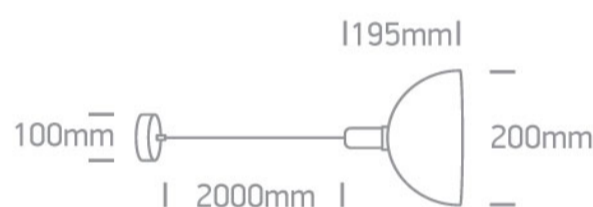

10W E27 pendant with black shade.

Complies with standard EN60598-1 and any other specific standards.

Downloads

Dimensions

Physical Specification

Item Group	New 2021 Edition 3
Family	Pendants
Order Code	63140/BBS
Colour	Brushed Brass
Material	Aluminium
Shape	Circular
Height	195mm
Diameter	200mm
Suspended Ceiling	Yes
Indoor	Yes
Adjustable	No