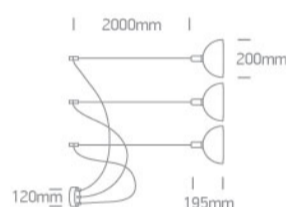

### Dimensions

### Physical Specification

Item Group	New 2021 Edition 3
Family	Pendants
Order Code	63140C/BBS
Colour	Brushed Brass
Material	Aluminium
Shape	Circular
Height	195mm
Diameter	200mm
Suspended Ceiling	Yes
Indoor	Yes
Adjustable	No