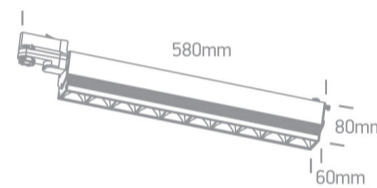

10X5W COB linear track light spot $\pm 45^\circ$ adjustable, ideal for shops and showrooms.

Complete with driver.

Complies with standard EN60598-1 and any other specific standards.

Downloads

Dimensions

Related items

40002A/B

40003A/B

Physical Specification

Item Group

10 Track Spots

Family

Adjustable LED Linear Track Light

Order Code

580mm

| | |
|---------------|-------------|
| Width | 60mm |
| Height | 80mm |
| Track mounted | Yes |
| Indoor | Yes |
| Adjustable | 1 Direction |

Electrical Characteristics

| Gear | Built In |
|------------------|---|
| Fitting + Driver | |
| Input Voltage | 220-240V |
| 50 Hz | Yes |
| 60 Hz | Yes |
| Safety Class |  |
| Power(Watts) | 10x5W |
| IP Rating | IP20 |
| Light Source | LED built in |
| Dimmable | No |