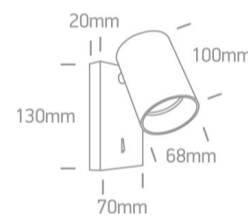

10W Retro surface wall decorative MR16 GU10 Spot.

Complies with standard EN60598-1 and any other specific standards.

### Dimensions

### Physical Specification

Item Group	18 Decorative
Family	The Retro GU10 Spots
Order Code	65105NA/BBS
Colour	Brushed Brass
Material	Aluminium
Shape	Rectangular
Length	130mm
Width	70mm
Height	20mm
Surface Wall	Yes
Indoor	Yes
Adjustable	2 Directions

## Packing Info

Box Length	15cm
Box Width	13cm
Box Height	8,5cm
Box Weight	0,55Kg
Pcs/Carton	24
Carton Weight	13,2Kg
Barcode	5291889065463
HS Code	9405409900