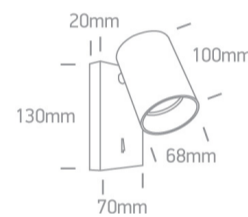

10W Retro surface wall decorative MR16 GU10 Spot.

Complies with standard EN60598-1 and any other specific standards.

#### Dimensions

#### Physical Specification

Item Group	18 Decorative
Family	The Retro GU10 Spots
Order Code	65105NA/MG
Colour	Metal Grey
Material	Aluminium
Shape	Rectangular
Length	130mm
Width	70mm
Height	20mm
Surface Wall	Yes
Indoor	Yes
Adjustable	2 Directions

## Packing Info

Box Length	15cm
------------	------

Box Width	13cm
-----------	------

Box Height	8,5cm
------------	-------

Box Weight	0,55Kg
------------	--------

Pcs/Carton	24
------------	----

Carton Weight	13,2Kg
---------------	--------