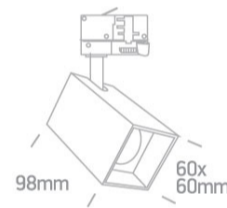

10W Dark Light GU10 Track Spot.

Complies with standard EN60598-1 and any other specific standards.

#### Dimensions

Black

Material

Aluminium

Shape

Rectangular

Length

60mm

Width	60mm
Height	98mm
Track mounted	Yes
Indoor	Yes
Adjustable	2 Directions