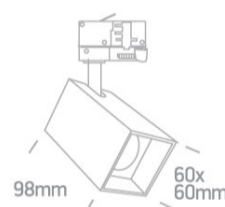

10W Dark Light GU10 Track Spot.

Complies with standard EN60598-1 and any other specific standards.

#### Dimensions

White

Material

Aluminium

Shape

Rectangular

Length

60mm

Width	60mm
Height	98mm
Track mounted	Yes
Indoor	Yes
Adjustable	2 Directions