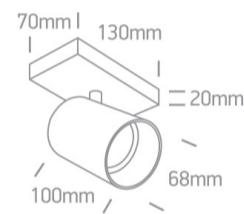

10W Retro surface wall and ceiling decorative MR16 GU10 Spot.

Complies with standard EN60598-1 and any other specific standards.

Downloads

Dimensions

Physical Specification

Item Group	18 Decorative
Family	The Retro GU10 Spots
Order Code	65105N/B
Colour	Black
Material	Aluminium
Shape	Rectangular
Length	130mm
Width	70mm
Height	20mm
Surface Ceiling	Yes
Surface Wall	Yes
Indoor	Yes

Adjustable

2 Directions

Electrical Characteristics

Gear

No

Fitting + Driver

Input Voltage

100-240V

15cm

Box Width

13cm

Box Height

8,5cm

Pcs/Carton

24

Barcode