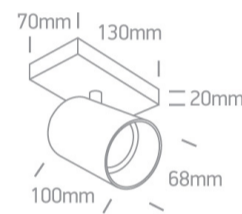

10W Retro surface wall and ceiling decorative MR16 GU10 Spot.

Complies with standard EN60598-1 and any other specific standards.

### Dimensions

### Physical Specification

Item Group	18 Decorative
Family	The Retro GU10 Spots
Order Code	65105N/BBS
Colour	Brushed Brass
Material	Aluminium
Shape	Rectangular
Length	130mm
Width	70mm
Height	20mm
Surface Ceiling	Yes
Surface Wall	Yes
Indoor	Yes

### Packing Info

Box Length

15cm

Box Width

13cm

Box Height

8,5cm

Box Weight