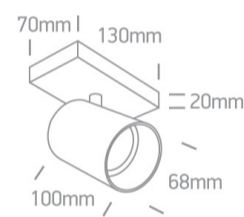

10W Retro surface wall and ceiling decorative MR16 GU10 Spot.

Complies with standard EN60598-1 and any other specific standards.

Downloads

Dimensions

Physical Specification

Item Group	18 Decorative
Family	The Retro GU10 Spots
Order Code	65105N/MG
Colour	Metal Grey
Material	Aluminium
Shape	Rectangular
Length	130mm
Width	70mm
Height	20mm
Surface Ceiling	Yes
Surface Wall	Yes
Indoor	Yes

Adjustable

2 Directions

Electrical Characteristics

Gear

No

Fitting + Driver

Input Voltage

100-240V

15cm

Box Width

13cm

Box Height

8,5cm

Box Weight

0,55Kg

Pcs/Carton