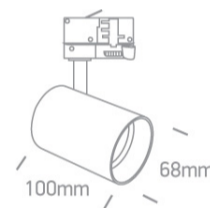

10W Dark Light GU10 Track Spot Range .

Complies with standard EN60598-1 and any other specific standards.

Downloads

Dimensions

Related items

40002A/B

40003A/B

Physical Specification

Item Group

10 Track Spots

Family

The Dark Light GU10 Range Round

Order Code

65105NT/B

Colour

Black

Material

Aluminium

Shape

Circular

Height

100mm

Diameter	68mm
Track mounted	Yes
Indoor	Yes
Adjustable	2 Directions

Electrical Characteristics

Illumination Data

Illumination Diagram	
Dark Light	Yes

Packing Info

Box Length	15cm
Box Width	13cm
Box Height	8,5cm
Pcs/Carton	24

Barcode

5291889055778

HS Code

9405409900