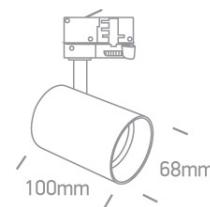

10W Dark Light GU10 Track Spot Range .

Complies with standard EN60598-1 and any other specific standards.

Downloads

Dimensions

Related items

40002A/B

40003A/B

Physical Specification

Item Group

10 Track Spots

Family

The Dark Light GU10 Range Round

Order Code

65105NT/BBS

Colour

Brushed Brass

Material

Aluminium

Shape

Circular

Height

100mm

Diameter	68mm
Track mounted	Yes
Indoor	Yes
Adjustable	2 Directions

Electrical Characteristics

Illumination Data

Illumination Diagram	
Dark Light	Yes

Packing Info

Box Length	15cm
Box Width	13cm
Box Height	8,5cm
Pcs/Carton	24

Barcode

5291889065036

HS Code

9405409900