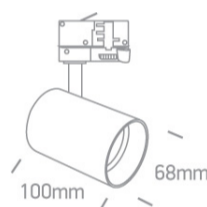

10W Dark Light GU10 Track Spot Range .

Complies with standard EN60598-1 and any other specific standards.

### Dimensions

Metal Grey

Material

Aluminium

Shape

Circular

Height

100mm

Diameter	68mm
Track mounted	Yes
Indoor	Yes
Adjustable	2 Directions