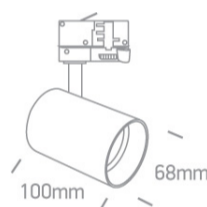

10W Dark Light GU10 Track Spot Range .

Complies with standard EN60598-1 and any other specific standards.

Downloads

Dimensions

Related items

40002A/W

40003A/W

Physical Specification

Item Group

10 Track Spots

Family

The Dark Light GU10 Range Round

Order Code

65105NT/W

Colour

White

Material

Aluminium

Shape

Circular

Height

100mm

Diameter	68mm
Track mounted	Yes
Indoor	Yes
Adjustable	2 Directions

Electrical Characteristics

Illumination Data

Illumination Diagram	
Dark Light	Yes

Packing Info

Box Length	15cm
Box Width	13cm
Box Height	8,5cm
Pcs/Carton	24

Barcode

5291889055761

HS Code

9405409900