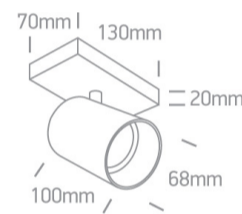

10W Retro surface wall and ceiling decorative MR16 GU10 Spot.

Complies with standard EN60598-1 and any other specific standards.

### Dimensions

### Physical Specification

Item Group	18 Decorative
Family	The Retro GU10 Spots
Order Code	65105N/W
Colour	White
Material	Aluminium
Shape	Rectangular
Length	130mm
Width	70mm
Height	20mm
Surface Ceiling	Yes
Surface Wall	Yes
Indoor	Yes

### Packing Info

Box Length

15cm

Box Width

8,5cm

Box Height

13cm

Pcs/Carton