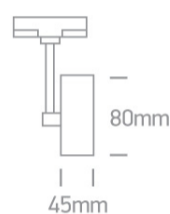

75W E27 PAR30 Track Spot Range .

Complies with standard EN60598-1 and any other specific standards.

### Dimensions

### Physical Specification

Item Group	10 Track Spots
Family	The E27 Track Spot Die cast
Order Code	65111AT/G
Colour	Grey
Material	Die Cast
Shape	Circular
Height	45mm

Diameter	80mm
Track mounted	Yes
Indoor	Yes
Adjustable	2 Directions