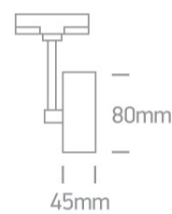

75W E27 PAR30 Track Spot Range .

Complies with standard EN60598-1 and any other specific standards.

Downloads

Dimensions

Related items

40002A/W

40003A/W

Physical Specification

Item Group

10 Track Spots

Family

The E27 Track Spot Die cast

Order Code

65111AT/W

Colour

White

Material

Die Cast

Shape

Circular

Height

45mm

Diameter	80mm
Track mounted	Yes
Indoor	Yes
Adjustable	2 Directions

Electrical Characteristics

Illumination Data

Illumination Diagram	
----------------------	---

Packing Info

Box Length	12cm
Box Width	5cm
Box Height	15cm
Box Weight	0,29Kg
Pcs/Carton	40

Barcode

5291889023937

HS Code

9405409900