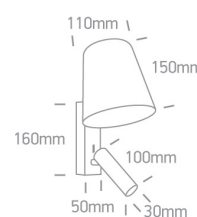

3W COB LED bedside adjustable fitting with aluminium shade ideal for room hotel installation, IP20.

Complete with driver.

Complies with standard EN60598-1 and any other specific standards.

Downloads

Dimensions

Physical Specification

Item Group

14 Wall & Ceiling LED

Family

Reading Spots Aluminium

Order Code

65142/W/W

Colour