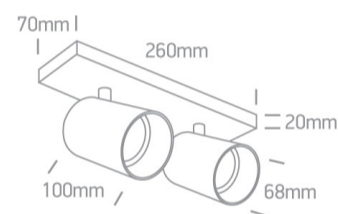

2x10W Retro surface wall and ceiling decorative MR16 GU10 Spot.

Complies with standard EN60598-1 and any other specific standards.

Downloads

Dimensions

Physical Specification

Item Group	18 Decorative
Family	The Retro GU10 Spots
Order Code	65205N/B
Colour	Black
Material	Aluminium
Shape	Rectangular
Length	260mm
Width	70mm
Height	20mm
Surface Ceiling	Yes
Surface Wall	Yes
Indoor	Yes

Adjustable

2 Directions

Electrical Characteristics

Gear

No

Fitting + Driver

Input Voltage

100-240V

30,5cm

Box Width

12,5cm

Box Height

8,5cm

Box Weight

1,020kg

Pcs/Carton