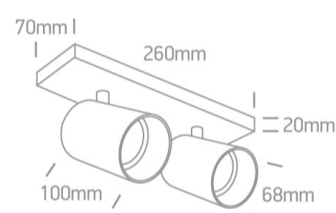

2x10W Retro surface wall and ceiling decorative MR16 GU10 Spot.

Complies with standard EN60598-1 and any other specific standards.

### Dimensions

### Physical Specification

|                 |                      |
|-----------------|----------------------|
| Item Group      | 18 Decorative        |
| Family          | The Retro GU10 Spots |
| Order Code      | 65205N/BBS           |
| Colour          | Brushed Brass        |
| Material        | Aluminium            |
| Shape           | Rectangular          |
| Length          | 260mm                |
| Width           | 70mm                 |
| Height          | 20mm                 |
| Surface Ceiling | Yes                  |
| Surface Wall    | Yes                  |
| Indoor          | Yes                  |

### Packing Info

Box Length

30,5cm

Box Width

12,5cm

Box Height

8,5cm

Box Weight