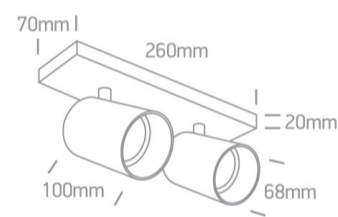

2x10W Retro surface wall and ceiling decorative MR16 GU10 Spot.

Complies with standard EN60598-1 and any other specific standards.

Downloads

Dimensions

Physical Specification

Item Group	18 Decorative
Family	The Retro GU10 Spots
Order Code	65205N/MG
Colour	Metal Grey
Material	Aluminium
Shape	Rectangular
Length	260mm
Width	70mm
Height	20mm
Surface Ceiling	Yes
Surface Wall	Yes
Indoor	Yes

Adjustable

2 Directions

Electrical Characteristics

Gear

No

Fitting + Driver

Input Voltage

100-240V

30,5cm

Box Width

12,5cm

Box Height

8,5cm

Box Weight

1,020kg

Pcs/Carton