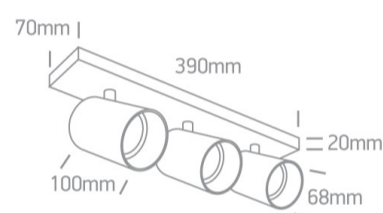

3x10W Retro surface wall and ceiling decorative MR16 GU10 Spot.

Complies with standard EN60598-1 and any other specific standards.

### Dimensions

### Physical Specification

Item Group	18 Decorative
Family	The Retro GU10 Spots
Order Code	65305N/B
Colour	Black
Material	Aluminium
Shape	Rectangular
Length	390mm
Width	70mm
Height	20mm
Surface Ceiling	Yes
Surface Wall	Yes
Indoor	Yes

### Packing Info

Box Length

43cm

Box Width

8,5cm

Box Height

13cm

Pcs/Carton