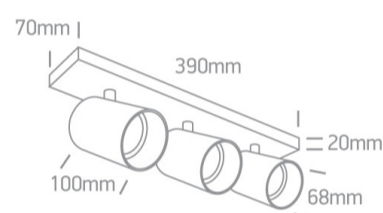

3x10W Retro surface wall and ceiling decorative MR16 GU10 Spot.

Complies with standard EN60598-1 and any other specific standards.

### Dimensions

### Physical Specification

Item Group	18 Decorative
Family	The Retro GU10 Spots
Order Code	65305N/BBS
Colour	Brushed Brass
Material	Aluminium
Shape	Rectangular
Length	390mm
Width	70mm
Height	20mm
Surface Ceiling	Yes
Surface Wall	Yes
Indoor	Yes

### Packing Info

Box Length

43cm

Box Width

8,5cm

Box Height

13cm

Pcs/Carton