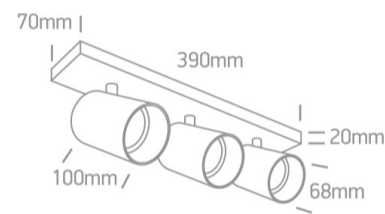

3x10W Retro surface wall and ceiling decorative MR16 GU10 Spot.

Complies with standard EN60598-1 and any other specific standards.

### Dimensions

### Physical Specification

Item Group	18 Decorative
Family	The Retro GU10 Spots
Order Code	65305N/MG
Colour	Metal Grey
Material	Aluminium
Shape	Rectangular
Length	390mm
Width	70mm
Height	20mm
Surface Ceiling	Yes
Surface Wall	Yes
Indoor	Yes

## Packing Info

Box Length

43cm

Box Width

8,5cm

Box Height

13cm

Pcs/Carton