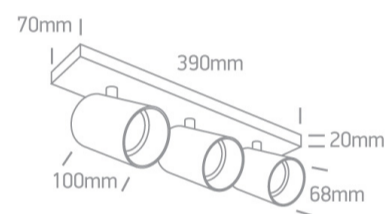

3x10W Retro surface wall and ceiling decorative MR16 GU10 Spot.

Complies with standard EN60598-1 and any other specific standards.

Downloads

Dimensions

Physical Specification

Item Group	18 Decorative
Family	The Retro GU10 Spots
Order Code	65305N/W
Colour	White
Material	Aluminium
Shape	Rectangular
Length	390mm
Width	70mm
Height	20mm
Surface Ceiling	Yes
Surface Wall	Yes
Indoor	Yes

Adjustable

2 Directions

Electrical Characteristics

Gear

No

Fitting + Driver

Input Voltage

100-240V

43cm

Box Width

8,5cm

Box Height

13cm

Pcs/Carton

24

Barcode