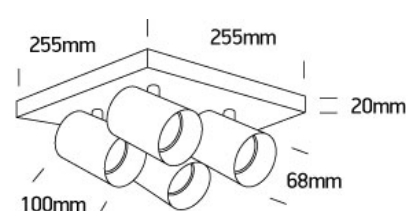

4x10W Retro surface wall and ceiling decorative MR16 GU10 Spot.

Complies with standard EN60598-1 and any other specific standards.

Downloads

Dimensions

Physical Specification

Item Group	New 2021 Edition 3
Family	Decorative
Order Code	65405N/B
Colour	Black
Material	Aluminium
Shape	Rectangular
Length	255mm
Width	255mm
Height	20mm
Surface Ceiling	Yes
Surface Wall	Yes
Indoor	Yes

Adjustable

2 Directions

Electrical Characteristics

Gear

No

Fitting + Driver

Input Voltage

100-240V

26,3cm

Box Width

11,2cm

Box Height

27,8cm

Pcs/Carton

12

Barcode