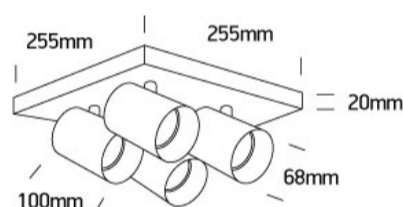

4x10W Retro surface wall and ceiling decorative MR16 GU10 Spot.

Complies with standard EN60598-1 and any other specific standards.

Downloads

Dimensions

Physical Specification

Item Group	New 2021 Edition 3
Family	Decorative
Order Code	65405N/BBS
Colour	Brushed Brass
Material	Aluminium
Shape	Rectangular
Length	255mm
Width	255mm
Height	20mm
Surface Ceiling	Yes
Surface Wall	Yes
Indoor	Yes

Adjustable

2 Directions

Electrical Characteristics

Gear

No

Fitting + Driver

Input Voltage

100-240V

26,3cm

Box Width

11,2cm

Box Height

27,8cm

Pcs/Carton

12

Barcode