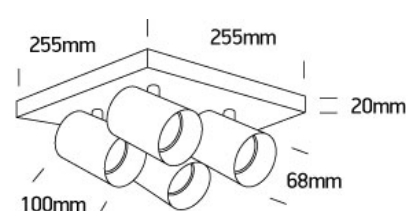

4x10W Retro surface wall and ceiling decorative MR16 GU10 Spot.

Complies with standard EN60598-1 and any other specific standards.

Downloads

Dimensions

Physical Specification

Item Group	New 2021 Edition 3
Family	Decorative
Order Code	65405N/W
Colour	White
Material	Aluminium
Shape	Rectangular
Length	255mm
Width	255mm
Height	20mm
Surface Ceiling	Yes
Surface Wall	Yes
Indoor	Yes

Adjustable

2 Directions

Electrical Characteristics

Gear

No

Fitting + Driver

Input Voltage

100-240V

26,3cm

Box Width

11,2cm

Box Height

27,8cm

Pcs/Carton

12

Barcode