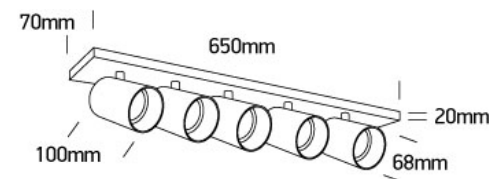

5x10W Retro surface wall and ceiling decorative MR16 GU10 Spot.

Complies with standard EN60598-1 and any other specific standards.

Downloads

Dimensions

Physical Specification

Item Group	New 2021 Edition 3
Family	Decorative
Order Code	65505N/BBS
Colour	Brushed Brass
Material	Aluminium
Shape	Rectangular
Length	650mm
Width	70mm
Height	20mm
Surface Ceiling	Yes
Surface Wall	Yes
Indoor	Yes

Adjustable

2 Directions

Electrical Characteristics

Gear

No

Fitting + Driver

Input Voltage

100-240V

13cm

Box Width

8,5cm

Box Height

69cm

Pcs/Carton

10

Barcode