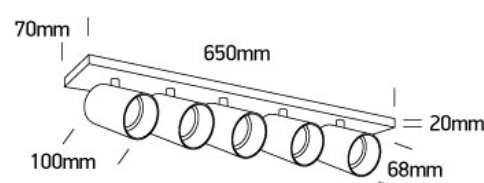

5x10W Retro surface wall and ceiling decorative MR16 GU10 Spot.

Complies with standard EN60598-1 and any other specific standards.

### Dimensions

### Physical Specification

Item Group	New 2021 Edition 3
Family	Decorative
Order Code	65505N/MG
Colour	Metal Grey
Material	Aluminium
Shape	Rectangular
Length	650mm
Width	70mm
Height	20mm
Surface Ceiling	Yes
Surface Wall	Yes
Indoor	Yes

### Packing Info

Box Length

13cm

Box Width

8,5cm

Box Height

69cm

Pcs/Carton