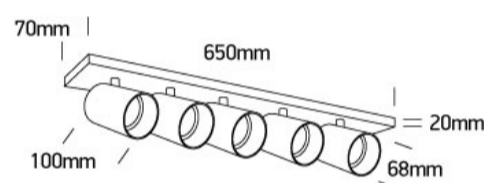

5x10W Retro surface wall and ceiling decorative MR16 GU10 Spot.

Complies with standard EN60598-1 and any other specific standards.

Downloads

Dimensions

Physical Specification

Item Group	New 2021 Edition 3
Family	Decorative
Order Code	65505N/W
Colour	White
Material	Aluminium
Shape	Rectangular
Length	650mm
Width	70mm
Height	20mm
Surface Ceiling	Yes
Surface Wall	Yes
Indoor	Yes

Adjustable

2 Directions

Electrical Characteristics

Gear

No

Fitting + Driver

Input Voltage

100-240V

13cm

Box Width

8,5cm

Box Height

69cm

Pcs/Carton

10

Barcode