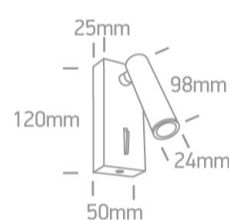

3W COB LED bedside adjustable fitting , ideal for room hotel installation, IP20.

Complete with driver.

Complies with standard EN60598-1 and any other specific standards.

Downloads

Dimensions

Physical Specification

Item Group	14 Wall & Ceiling LED
Family	Reading Spots Aluminium
Order Code	65746/B/W
Colour	Black
Material	Aluminium
Shape	Rectangular
Length	50mm
Width	25mm
Height	120mm
Surface Wall	Yes
Indoor	Yes
Adjustable	2 Directions

Power Factor	0,5
Constant Current	Yes
700mA	2,5-4v
IP Rating	IP20
Safety Class	
Dimmable	No
Brand	Eaglrrese

Illumination Data

Colour Temperature	3000K
Lumen Output	150lm
Light Efficiency	50lm/W
CRI	80
Beam Angle	36°
Illumination Diagram	