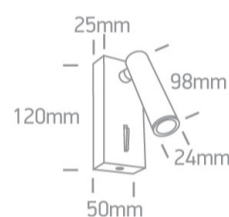

3W COB LED bedside adjustable fitting , ideal for room hotel installation, IP20.

Complete with driver.

Complies with standard EN60598-1 and any other specific standards.

## Dimensions

## Physical Specification

Item Group	14 Wall & Ceiling LED
Family	Reading Spots Aluminium
Order Code	65746/C/W
Colour	Chrome
Material	Aluminium
Shape	Rectangular
Length	50mm
Width	25mm
Height	120mm
Surface Wall	Yes
Indoor	Yes
Adjustable	2 Directions