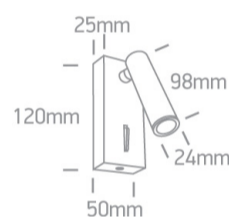

3W COB LED bedside adjustable fitting, ideal for room hotel installation, IP20.

Complete with driver.

Complies with standard EN60598-1 and any other specific standards.

Downloads

Dimensions

Physical Specification

Item Group	14 Wall & Ceiling LED
Family	Reading Spots Aluminium
Order Code	65746/W/W
Colour	White
Material	Aluminium
Shape	Rectangular
Length	50mm
Width	25mm
Height	120mm
Surface Wall	Yes
Indoor	Yes
Adjustable	2 Directions

Power Factor	0,5
Constant Current	Yes
700mA	2,5-4v
IP Rating	IP20
Safety Class	
Dimmable	No
Brand	Eaglrrese

Illumination Data

Colour Temperature	3000K
Lumen Output	150lm
Light Efficiency	50lm/W
CRI	80
Beam Angle	36°
Illumination Diagram	