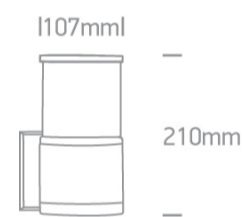

20W, E27 Garden Tube Lights IP54.

Complies with standard EN60598-1 and any other specific standards.

Downloads

Dimensions

Physical Specification

Item Group	20 Garden & Underwater
Family	The E27 Tube Lights Die cast
Order Code	67094/AN
Colour	Anthracite
Material	Die Cast
Shape	Rectangular
Length	107mm
Width	210mm
Surface Wall	Yes
Outdoor	Yes
Adjustable	No