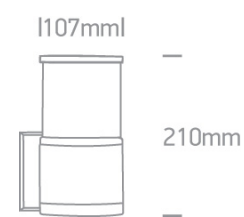

20W, E27 Garden Tube Lights IP54.

Complies with standard EN60598-1 and any other specific standards.

Downloads

Dimensions

Physical Specification

Item Group	20 Garden & Underwater
Family	The E27 Tube Lights Die cast
Order Code	67094/B
Colour	Black
Material	Die Cast
Shape	Rectangular
Length	107mm
Width	210mm
Surface Wall	Yes
Outdoor	Yes
Adjustable	No