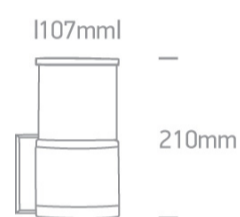

20W, E27 Garden Tube Lights IP54.

Complies with standard EN60598-1 and any other specific standards.

Downloads

Dimensions

Physical Specification

Item Group	20 Garden & Underwater
Family	The E27 Tube Lights Die cast
Order Code	67094/BR
Colour	Rust Brown
Material	Die Cast
Shape	Rectangular
Length	107mm
Width	210mm
Surface Wall	Yes
Outdoor	Yes
Adjustable	No